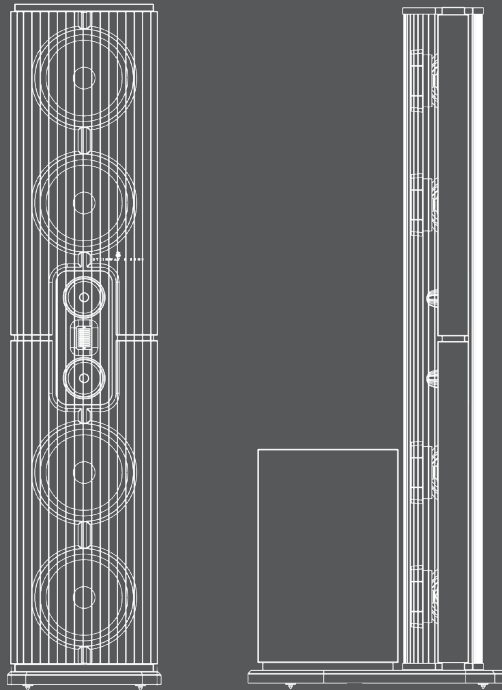

SPECIFICATIONS

Description:	Floor-standing dipole speaker
Frequency response:	20 -22 k Hz
Maximum SLP @ 1 meter:	117 dB
Amplification needed:	2 channels
Input:	Digital Link (CAT 5e based)
Power rating:	2 x 400W @4 Ohm
Dimensions (W x H x D):	46.4 x 205.8 x 79.7 cm / 18.27 x 81.02 x 31.27 in
Weight:	174 kg / 383.6 lbs
Finish:	High-gloss black with gold or chrome accents Custom colors and wood finishes available
Item no.:	90013020x
Country of origin:	Denmark